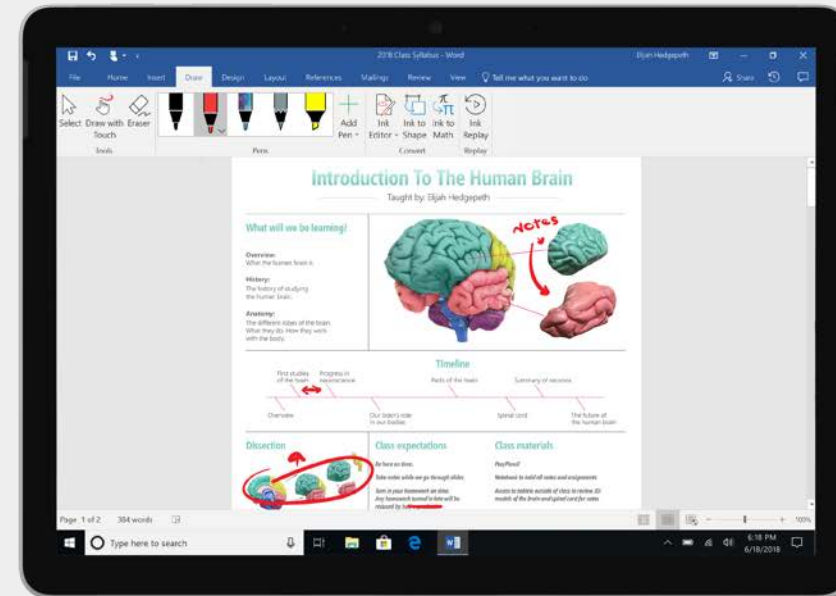

Total remote control

Preinstalled protection

Windows Defender needs no extra agents to be deployed, simplifying management and device startup.

Effortless device management

With Device Firmware Configuration Interface (DFCI)¹ and Intune,² IT managers can control hardware elements at a firmware level, such as mics, USB ports, SD card slots, cameras, and Bluetooth—and remove power to peripherals.

Out of the box and ready to go

Windows Autopilot and Intune provide truly zero-touch deployment and management.³

1. Surface Go and Surface Go 2 use a third-party UEFI and do not support DFCI. DFCI is currently available for Surface Book 3, Surface Laptop 3, Surface Pro 7, and Surface Pro X. Find out more about managing Surface UEFI settings. 2. Separate license for Microsoft Intune must be purchased after 30-day trial period. 3. Autopilot is the recommended deployment option for Surface devices, including Surface Pro 7, Surface Laptop 3, and Surface Pro X, which is specifically designed for deployment through Autopilot.